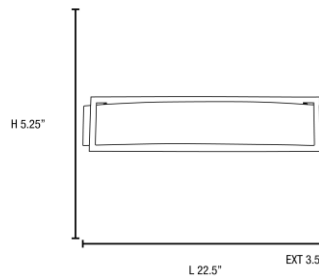

Stock Code: **62105-BS/OPL**

Collection: Argon

PRODUCT INFORMATION

Base: 62105 Parent: 62105
Mounting Type: Wall UPC: 641594019155
Finish: Brushed Steel
Diffuser: Opal

PRODUCT MEASUREMENTS

FIXTURE	BACKPLATE / CANOPY
Length:	Length 19.75"
Width: 22.5"	Width: 4.25"
Diameter	Diameter:
Height: 5.25"	Height: 1"
Extension: 3.5"	
Overall Height:	

TECHNICAL SPECIFICATIONS

SPECIFICATIONS

Frame Material: Metal
Diffuser Material: Glass
Lamping Type: R7s (Halogen) Jbox: Standard
Lamping Base: R7s Lamp Wattage: 100 W
Lamp Quantity: 2 Total Wattage: 200 W
Voltage: 120v Lamps Included: Yes

Additional Notes:

Project Name: _____
Location: _____
Type: _____
Quantity: _____
Notes: _____

LINE DRAWING

IES FILE

In addition to Access Lighting's purchase and warranty terms and conditions, by signing below or placing an order, you agree that you are authorized to bind the entity placing any order and acknowledge the following: All of sizes and measurements are approximate and all images are for illustrative purposes only. In the event of an inconsistency, the "Product Measurements" section controls. There also may be slight differences in the colors and designs compared to the displayed and printed images.